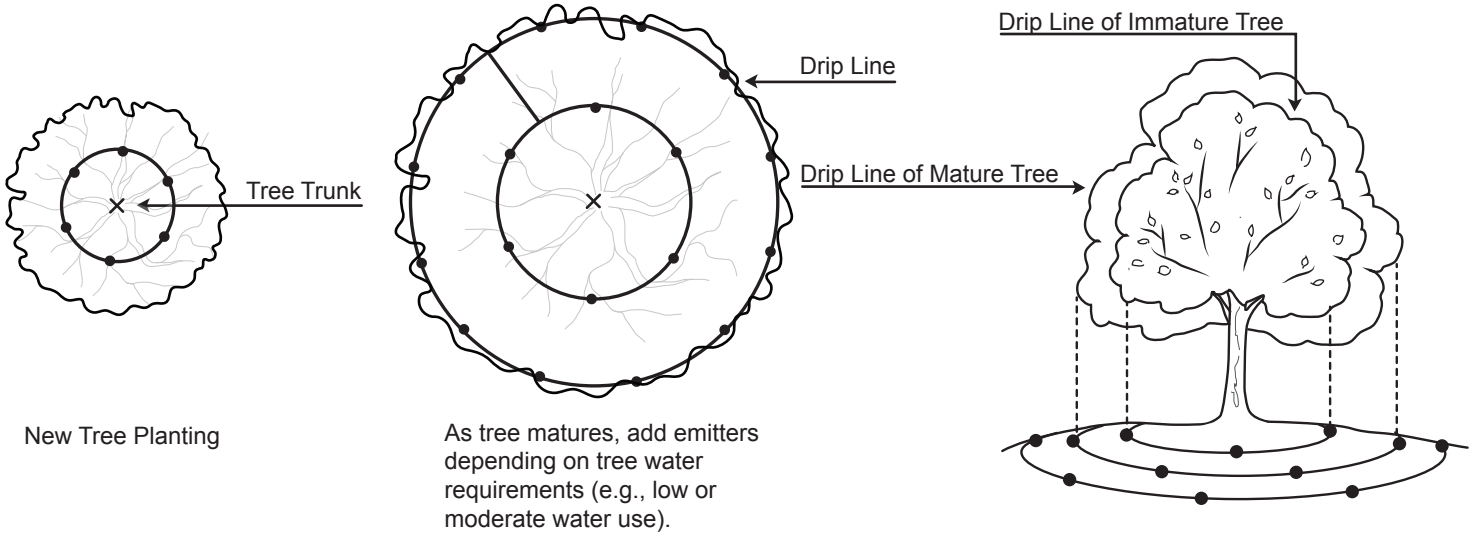

TREE EMITTERS - EXAMPLE PLACEMENT

●—● In-line / Dripperline Emitters

NOTE: - The spacing and number of emitters are examples. - Specific spacing and number of emitters will depend on plant size at installation, plant water requirements, soil type, and emitter flow rate.

SHRUB EMITTERS - EXAMPLE PLACEMENT

● Point-Source Emitters

- - - Wetting Pattern